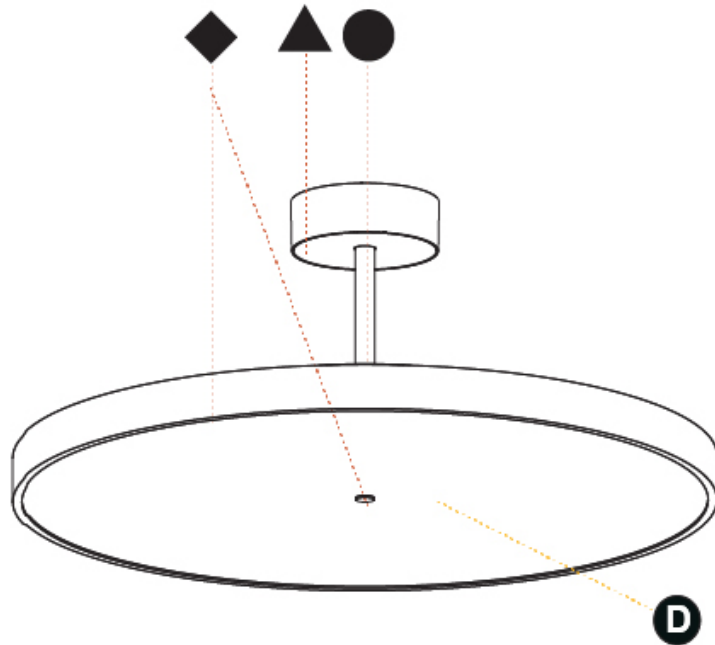

SIGN DIVA TUBE KORONA SUSPENSION

A300027-

PROJECT _____

TYPE _____

SPECIFIER _____

QUANTITY _____

DATE _____