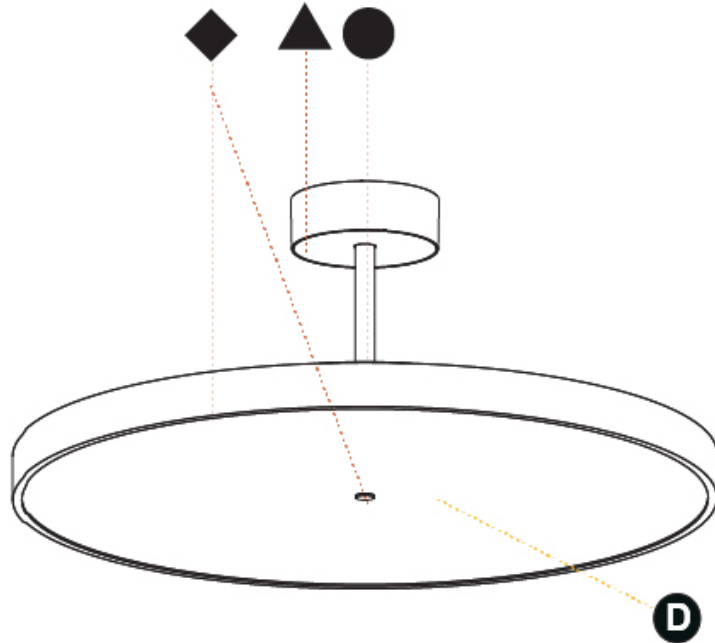

SIGN DIVA TUBE KORONA SUSPENSION

A300028-

PROJECT

TYPE

SPECIFIER

QUANTITY

DATE